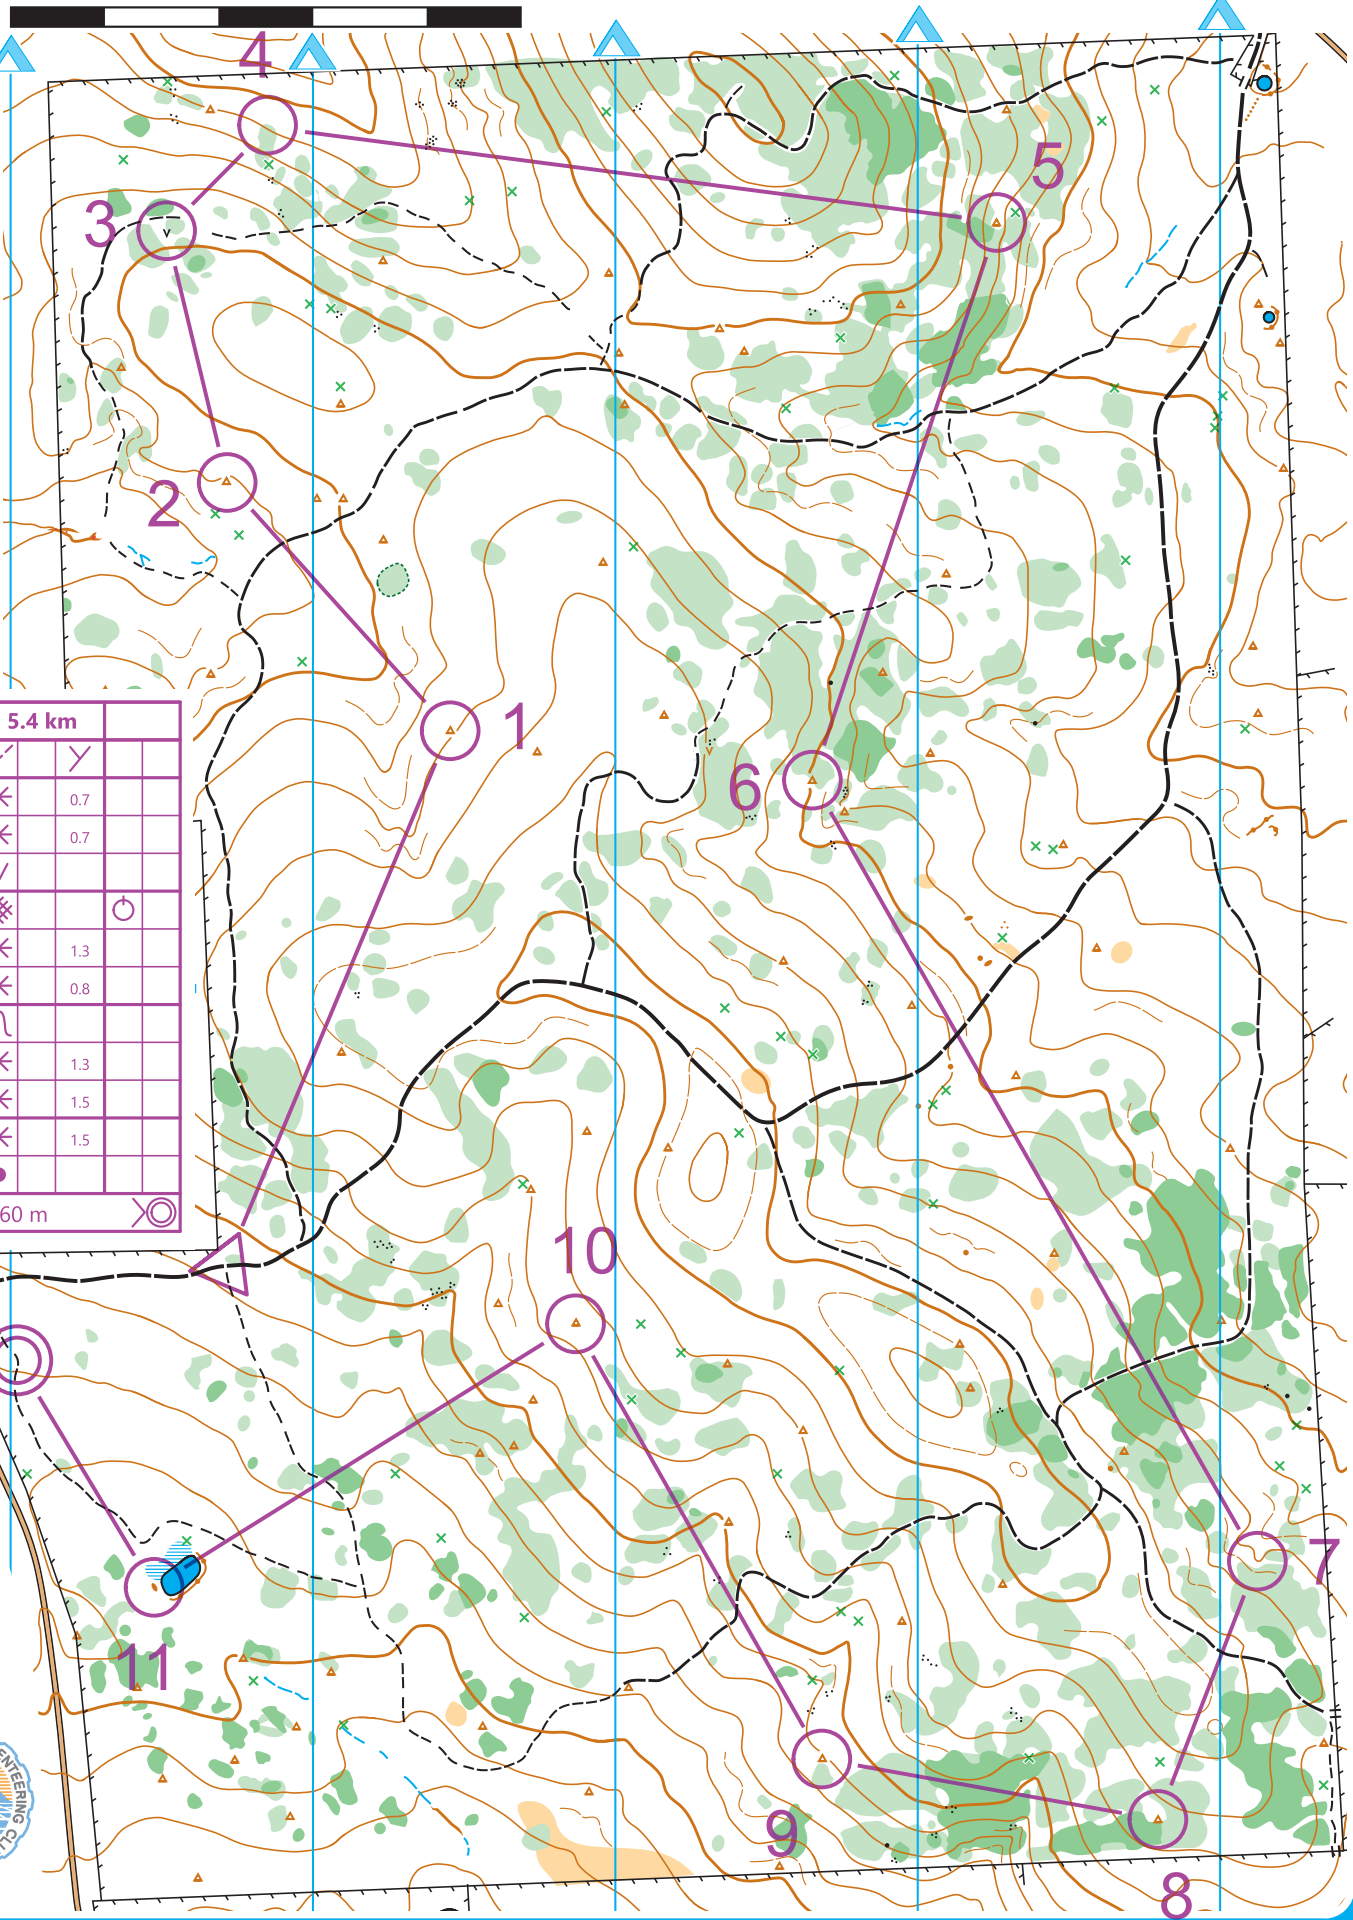

Orienteering map of Imbota Nature Reserve

Scale 1 : 7500

Contour Interval 5 metres

0 100 200 300 400 500 metres

hard	5.4 km		
▷	↘	↙	
1 31	*	0.7	
2 56	*	0.7	
3 33	∇		
4 59	⊗		○
5 57	*	1.3	
6 58	*	0.8	
7 60	↙		
8 61	*	1.3	
9 62	*	1.5	
10 63	*	1.5	
11 43	●		

○ 260 m ○